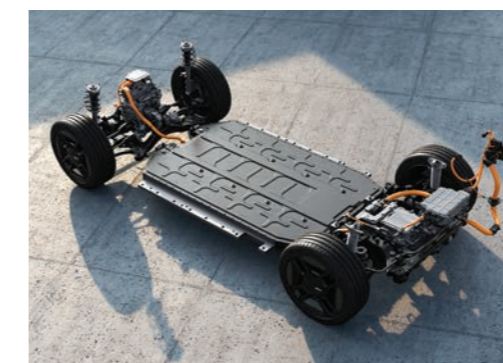

## The shape of tomorrow.

The sleek and muscular body of the EV9 features arresting rear lights and tastefully blended side cladding that seamlessly flows from the shoulders to the front wheel flares. Add that to the mesmerizing headlamps and front grille; it certainly leaves a lasting impression on everyone.

## Power to your journeys.

The EV9's exhilarating performance comes from its high-powered motors, which deliver ~282.6 kW power and 700 nm of torque. Coupled with a high-energy battery that goes from 10% to 80% in just 24 minutes\*\*, this electric is unstoppable, no matter how long the road.