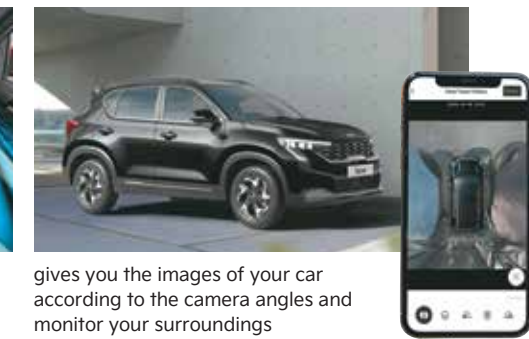

Connected Features

OTA Map & System Update

offers latest map and system updates conveniently via over-the-air technology

Voice Controlled Window Function

lets you pull up or open your windows without taking your hands off the wheel

Remote AC Control

gives you the power to set your car to the perfect temperature from anywhere

Find My Car with Surround View Monitoring

gives you the images of your car according to the camera angles and monitor your surroundings