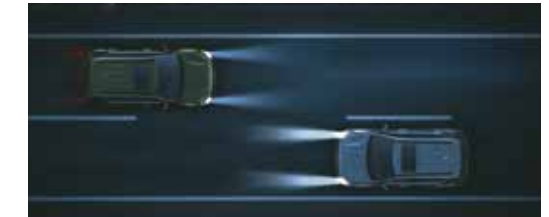

Lane Following Assist (LFA)

steers to keep the car in the center of the lane

High Beam Assist (HBA)

automatically adjusts the high beam/ low beam based on the oncoming vehicle's headlamp intensity

Leading Vehicle Departure Alert (LVDA)