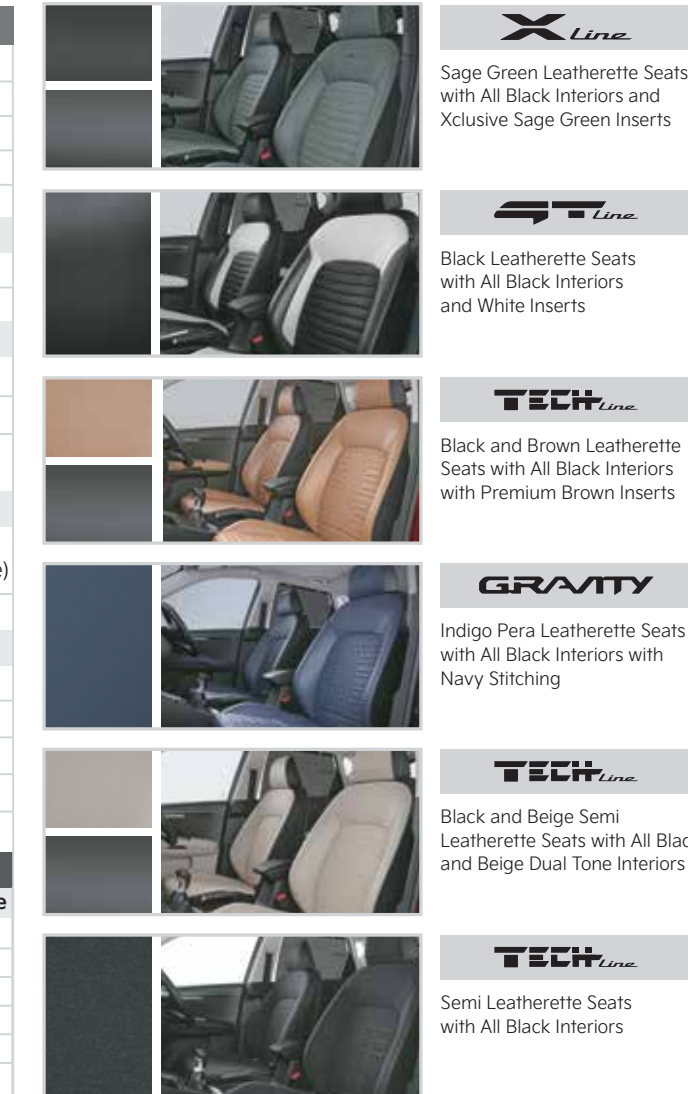

Interior Colors & Seat Patterns