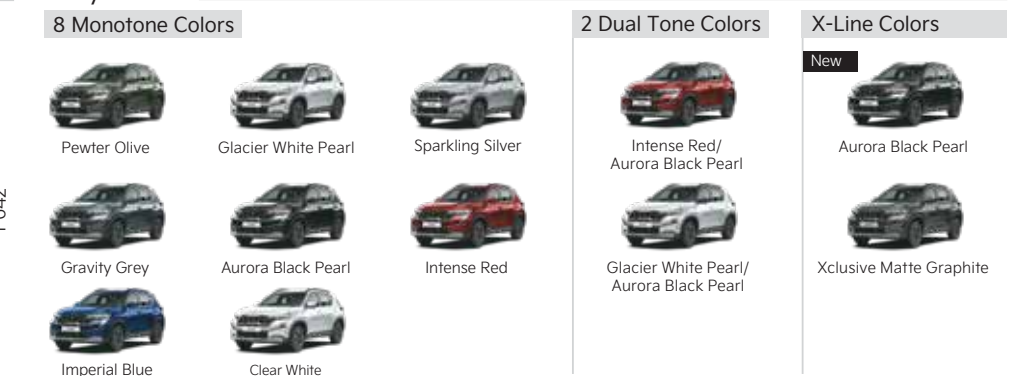

Body Colors

Kia Service

Connected · Adaptive · Responsive · Engage

· Nationwide Kia Care network with easy availability of Genuine Spare Parts · 3 Years Warranty for Unlimited km & up to 5th Year optional Extended Warranty* · IoT based workshops with Live Vehicle Tracking for digital experience · Interactive Owner's e-manual for easy understanding of Kia features · My Convenience Plus, the most unique comprehensive peace of mind program* · 3 Years 24/7 Roadside Assistance°