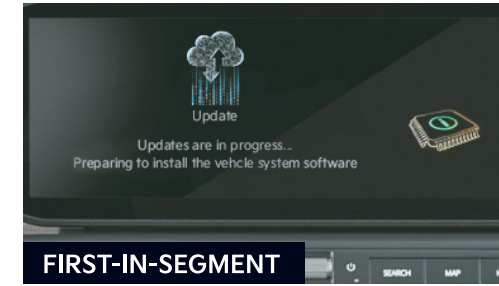

Smart Air Purifier with AQI Display

Electric Parking Brake with Auto Hold

64 Colour Ambient Mood Lighting

Connectivity that keeps you updated.

Connectivity reaches the next level with the new Kia Syros. Kia Connect 2.0 brings seamless connectivity to your fingertips, offering real-time updates, remote access, and essential vehicle information. With Over-the-air (OTA) software updates, any system enhancements are downloaded to your car remotely, so that your new Syros stays up-to-date with the latest features, which minimizes the visits to the Kia service centre. This innovative technology keeps you connected and ensures your vehicle evolves with the future.

Connected Car Navigation Cockpit

Over-the-air (OTA) Software Updates

Wake-up Command

Kia Connect Diagnosis

Multilingual VR Commands

Call Centre Assisted Navigation

Voice Controlled Window Function

Find My Car with Surround View Monitor