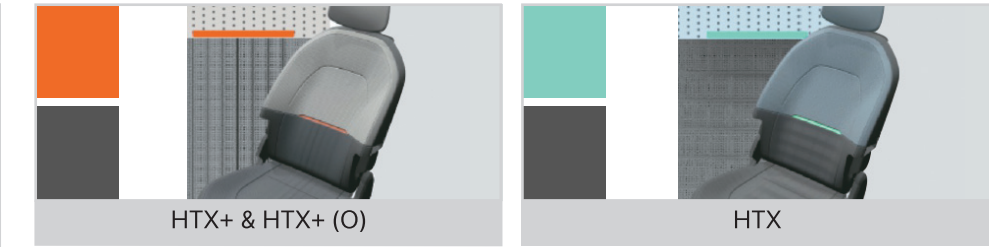

Dimensions

Unit: mm

Interior Colors & Seat Patterns

Dual Tone Grey Leatherette Seats with Dual Tone Interiors with Matte Orange Accents

Cloud Blue & Grey Leatherette Seats with Dual Tone Interiors with Mint Green Accents